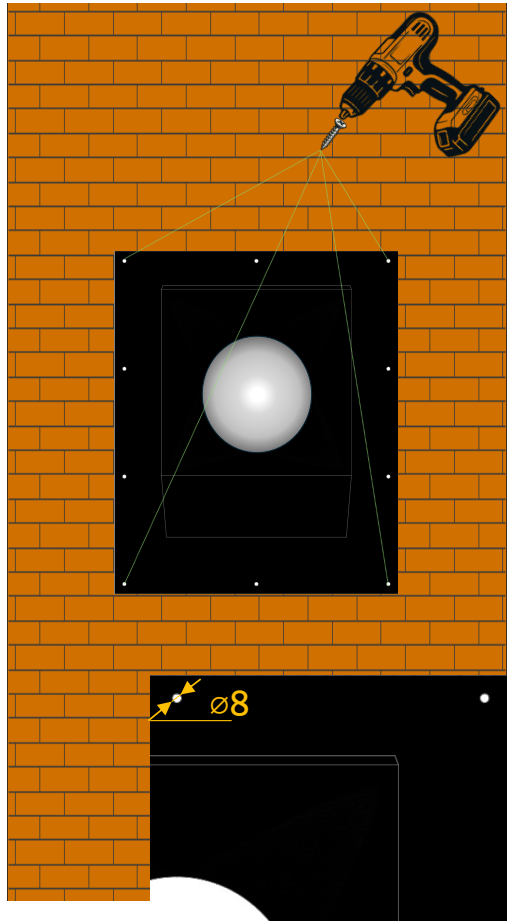

SunTube side wall series

III