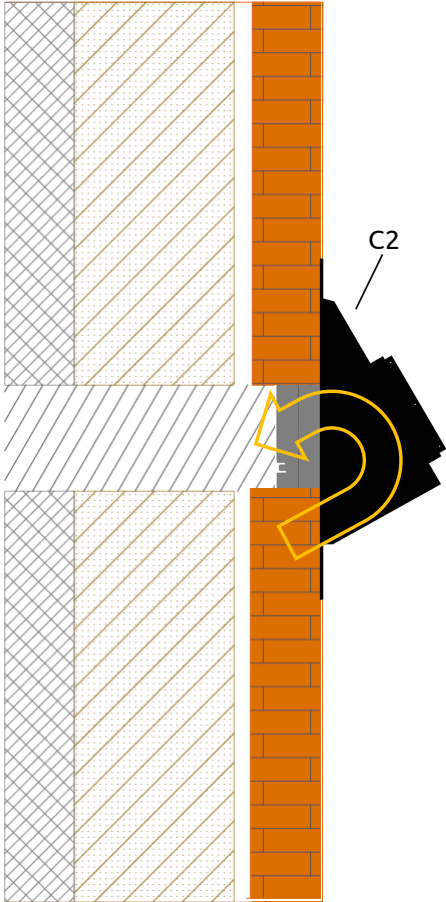

SunTube side wall series

SunTube side wall series

SunTube side wall series

mm	A	B	C	D	E	F
SideLight25	575	695	225	245	175	225
SideLight35	575	695	325	188	75	49

SunTube side wall series

II

SunTube side wall series

III

SunTube side wall series

IV

SunTube side wall series

SunTube side wall series

VI

SunTube side wall series

VII

SunTube side wall series

VIII

SunTube side wall series

This construction product is not a DIY product. For correct and safe installation, this product must be installed by a qualified roofing and/or construction professional. Installation must be carried out in accordance with applicable standard building regulations and the manufacturer's instructions.