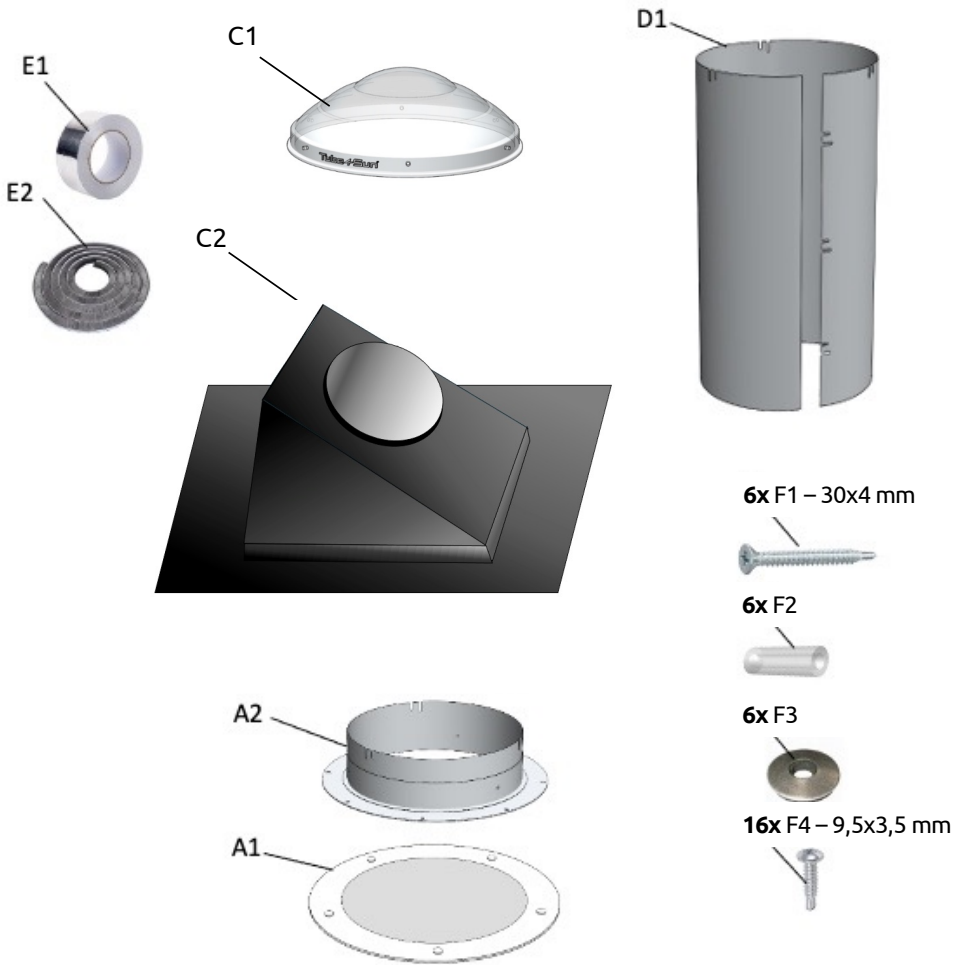

SunTube side wall series

SunTube side wall series

SunTube side wall series

mm	A	B	C	D	E	F
SideLight25	575	695	225	245	175	225
SideLight35	575	695	325	188	75	49

SunTube side wall series

II

SunTube side wall series

SunTube side wall series

VIII

SunTube side wall series

This construction product is not a DIY product. For correct and safe installation, this product must be installed by a qualified roofing and/or construction professional. Installation must be carried out in accordance with applicable standard building regulations and the manufacturer's instructions.