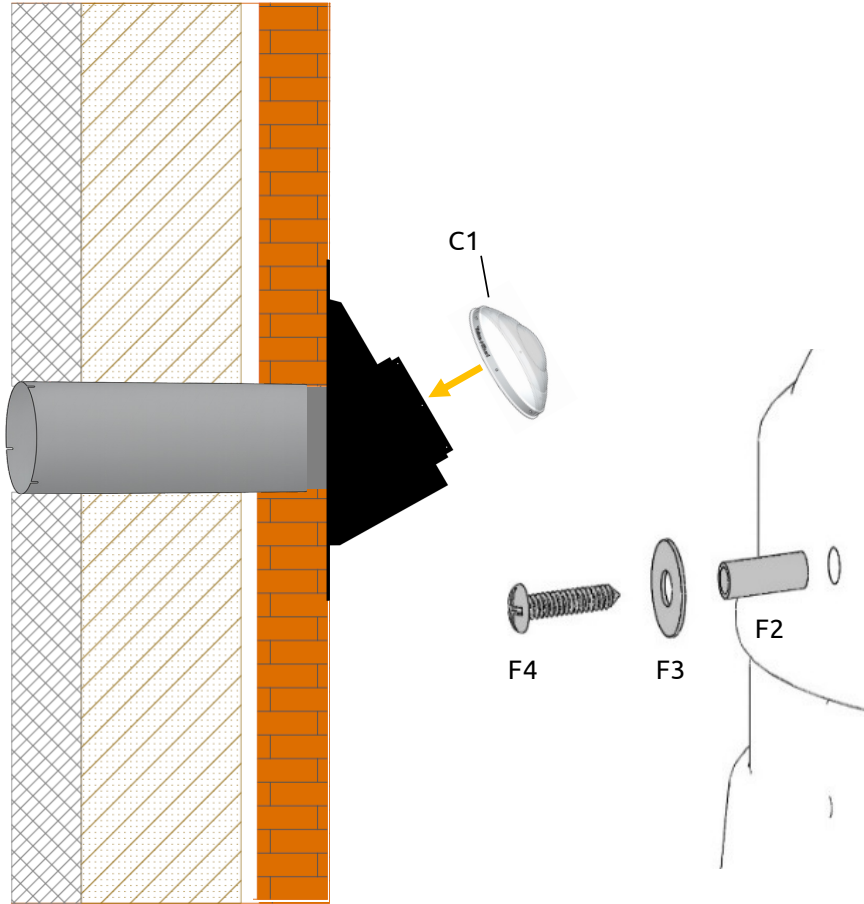

SunTube side wall series

SunTube side wall series

SunTube side wall series

mm	A	B	C	D	E	F
SideLight25	575	695	225	245	175	225
SideLight35	575	695	325	188	75	49

SunTube side wall series

II

SunTube side wall series

III

SunTube side wall series

IV

SunTube side wall series

SunTube side wall series

VI

SunTube side wall series

VII

SunTube side wall series

VIII

SunTube side wall series

This construction product is not a DIY product. For correct and safe installation, this product must be installed by a qualified roofing and/or construction professional. Installation must be carried out in accordance with applicable standard building regulations and the manufacturer's instructions.