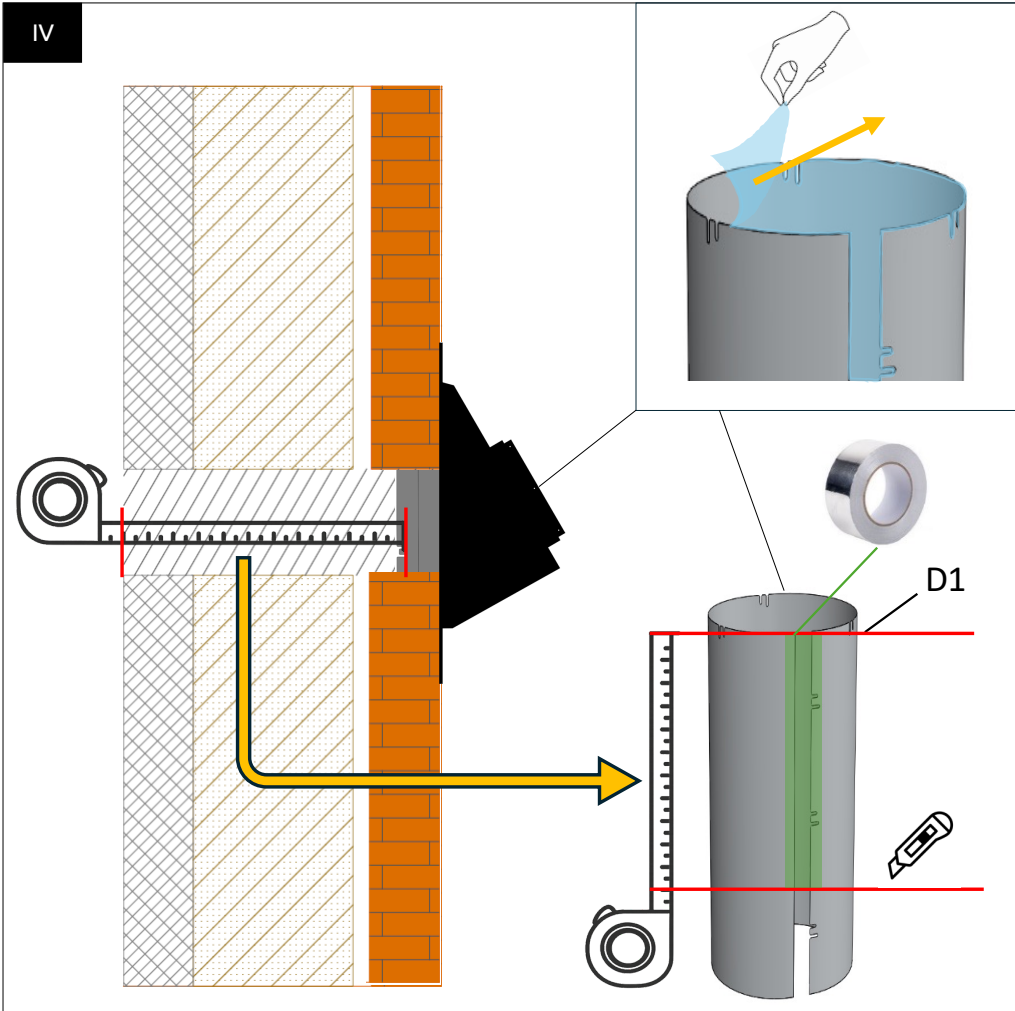

SunTube side wall series

IV