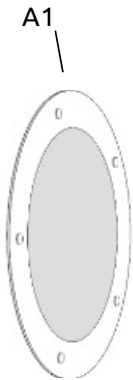

SunTube side wall series

SunTube side wall series

SunTube side wall series

mm	A	B	C	D	E	F
SideLight25	575	695	225	245	175	225
SideLight35	575	695	325	188	75	49

SunTube side wall series

II

SunTube side wall series

III

SunTube side wall series

IV

SunTube side wall series

SunTube side wall series

VI

SunTube side wall series

VII

SunTube side wall series

VIII

SunTube side wall series

This construction product is not a DIY product. For correct and safe installation, this product must be installed by a qualified roofing and/or construction professional. Installation must be carried out in accordance with applicable standard building regulations and the manufacturer's instructions.