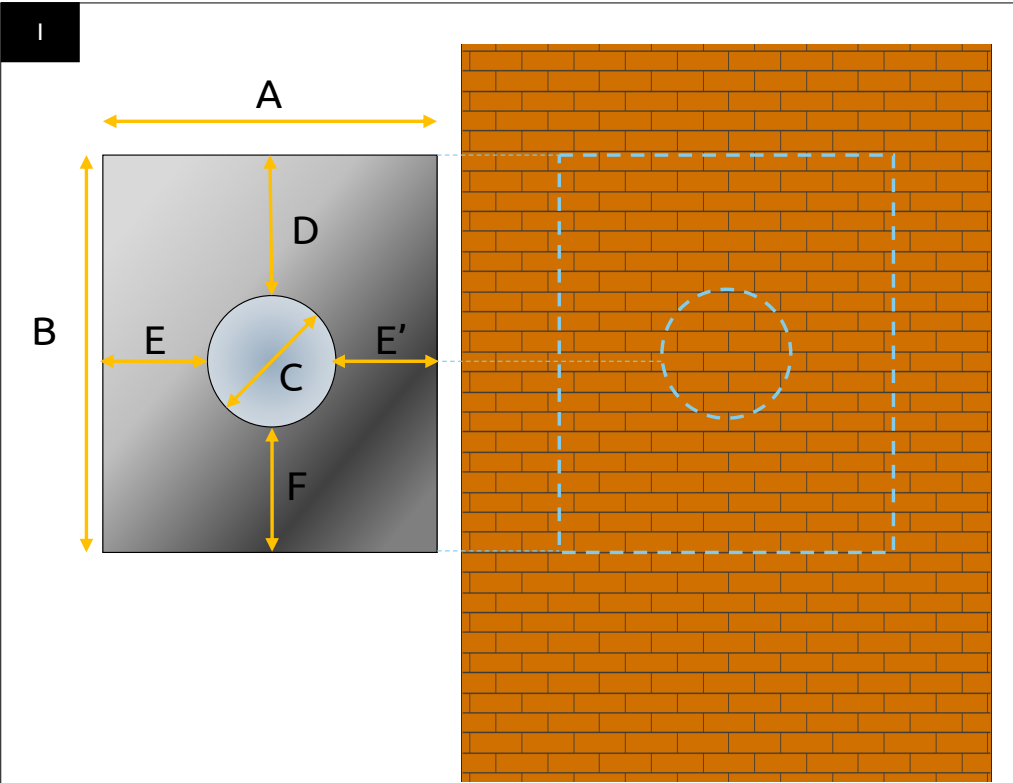

SunTube side wall series

SunTube side wall series

SunTube side wall series

mm	A	B	C	D	E	F
SideLight25	575	695	225	245	175	225
SideLight35	575	695	325	188	75	49

SunTube side wall series

II

SunTube side wall series

SunTube side wall series

VIII

SunTube side wall series

This construction product is not a DIY product. For correct and safe installation, this product must be installed by a qualified roofing and/or construction professional. Installation must be carried out in accordance with applicable standard building regulations and the manufacturer's instructions.