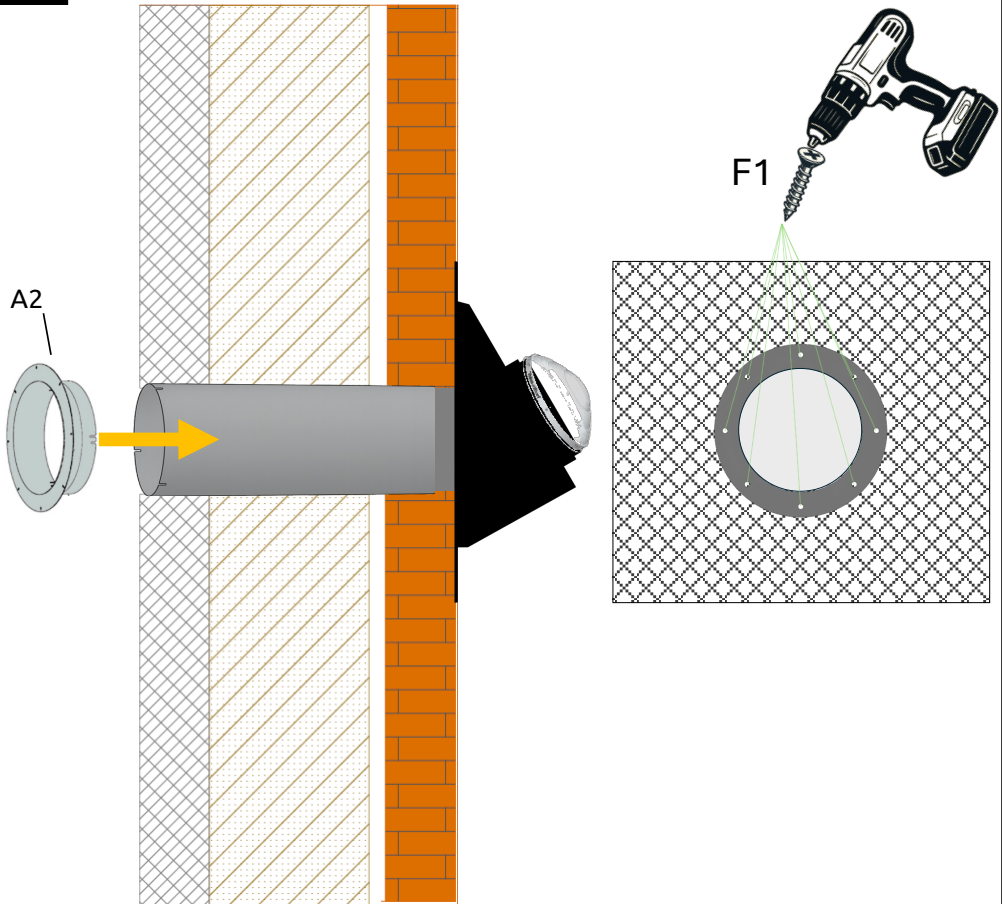

SunTube side wall series

SunTube side wall series

SunTube side wall series

mm	A	B	C	D	E	F
SideLight25	575	695	225	245	175	225
SideLight35	575	695	325	188	75	49

SunTube side wall series

II

SunTube side wall series

III

SunTube side wall series

IV

SunTube side wall series

SunTube side wall series

VI

SunTube side wall series

VII

SunTube side wall series

VIII

SunTube side wall series

This construction product is not a DIY product. For correct and safe installation, this product must be installed by a qualified roofing and/or construction professional. Installation must be carried out in accordance with applicable standard building regulations and the manufacturer's instructions.