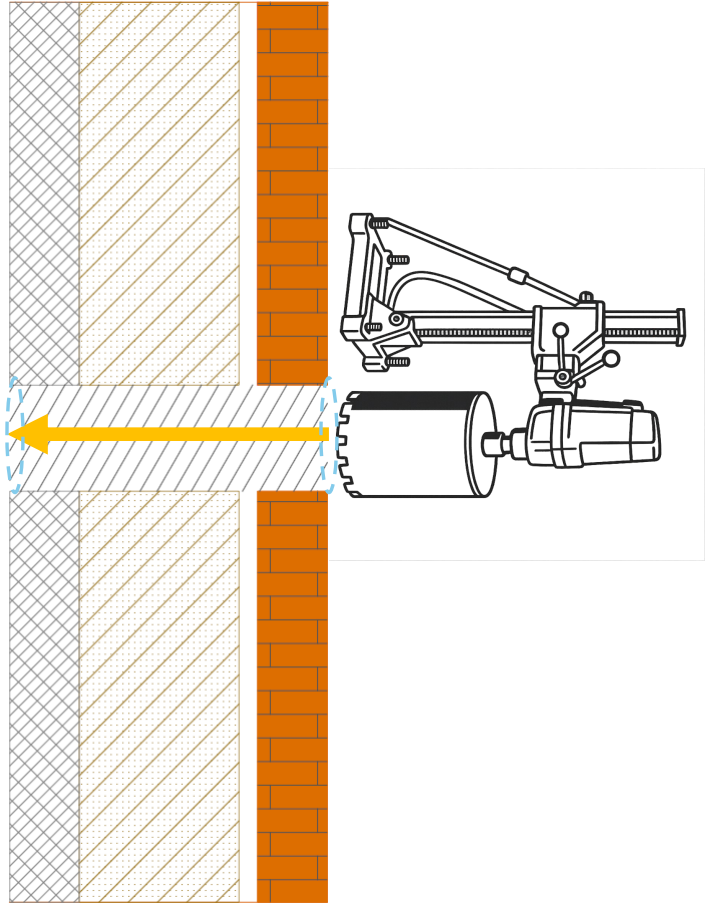

SunTube side wall series

SunTube side wall series

SunTube side wall series

mm	A	B	C	D	E	F
SideLight25	575	695	225	245	175	225
SideLight35	575	695	325	188	75	49

SunTube side wall series

II

SunTube side wall series

SunTube side wall series

VIII

SunTube side wall series

This construction product is not a DIY product. For correct and safe installation, this product must be installed by a qualified roofing and/or construction professional. Installation must be carried out in accordance with applicable standard building regulations and the manufacturer's instructions.