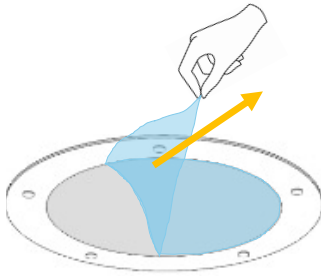

SunTube side wall series

SunTube side wall series

SunTube side wall series

mm	A	B	C	D	E	F
SideLight25	575	695	225	245	175	225
SideLight35	575	695	325	188	75	49

SunTube side wall series

II

SunTube side wall series

SunTube side wall series

VIII

SunTube side wall series

This construction product is not a DIY product. For correct and safe installation, this product must be installed by a qualified roofing and/or construction professional. Installation must be carried out in accordance with applicable standard building regulations and the manufacturer's instructions.