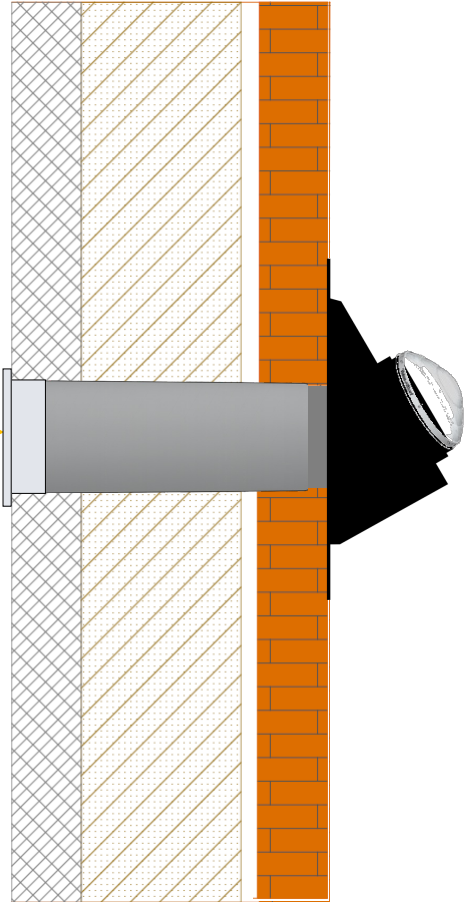

SunTube side wall series

SunTube side wall series

SunTube side wall series

mm	A	B	C	D	E	F
SideLight25	575	695	225	245	175	225
SideLight35	575	695	325	188	75	49

SunTube side wall series

II

SunTube side wall series

III

SunTube side wall series

IV

SunTube side wall series

SunTube side wall series

VI

SunTube side wall series

VII

SunTube side wall series

VIII

SunTube side wall series

This construction product is not a DIY product. For correct and safe installation, this product must be installed by a qualified roofing and/or construction professional. Installation must be carried out in accordance with applicable standard building regulations and the manufacturer's instructions.