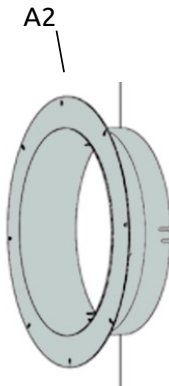

SunTube side wall series

SunTube side wall series

SunTube side wall series

mm	A	B	C	D	E	F
SideLight25	575	695	225	245	175	225
SideLight35	575	695	325	188	75	49

SunTube side wall series

II

SunTube side wall series

III

SunTube side wall series

IV

SunTube side wall series

SunTube side wall series

VI

SunTube side wall series

VII

SunTube side wall series

VIII

SunTube side wall series

This construction product is not a DIY product. For correct and safe installation, this product must be installed by a qualified roofing and/or construction professional. Installation must be carried out in accordance with applicable standard building regulations and the manufacturer's instructions.