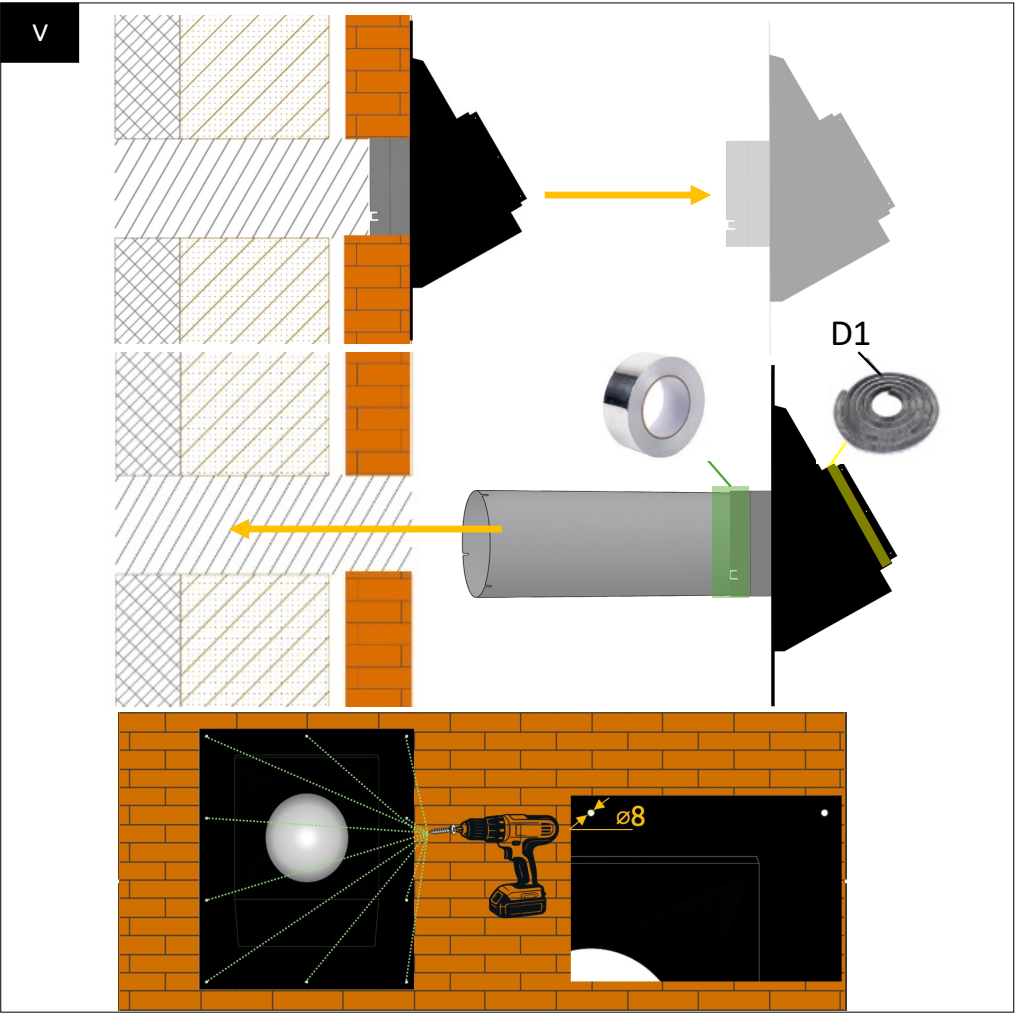

SunTube side wall series

SunTube side wall series

SunTube side wall series

mm	A	B	C	D	E	F
SideLight25	575	695	225	245	175	225
SideLight35	575	695	325	188	75	49

SunTube side wall series

II

SunTube side wall series

III

SunTube side wall series

IV

SunTube side wall series

SunTube side wall series

VI

SunTube side wall series

VII

SunTube side wall series

VIII

SunTube side wall series

This construction product is not a DIY product. For correct and safe installation, this product must be installed by a qualified roofing and/or construction professional. Installation must be carried out in accordance with applicable standard building regulations and the manufacturer's instructions.