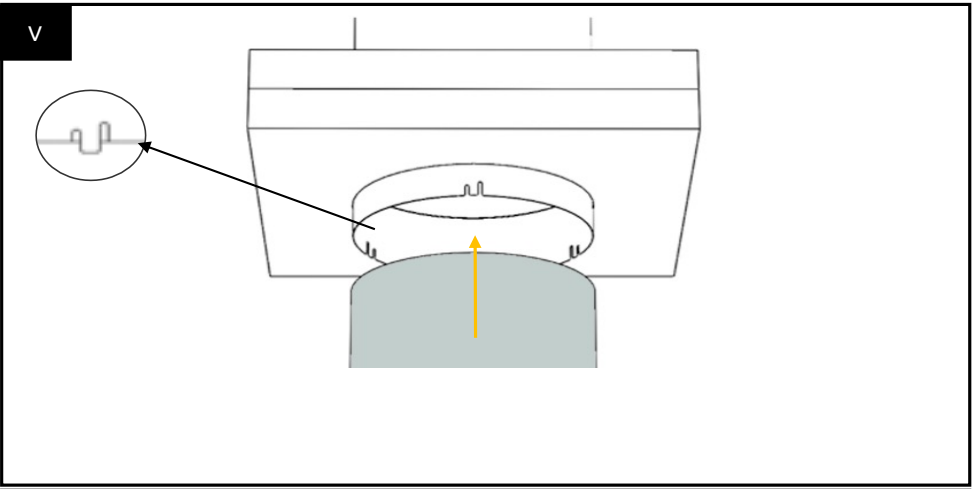

Intura SunTube + EcoPower insulation element