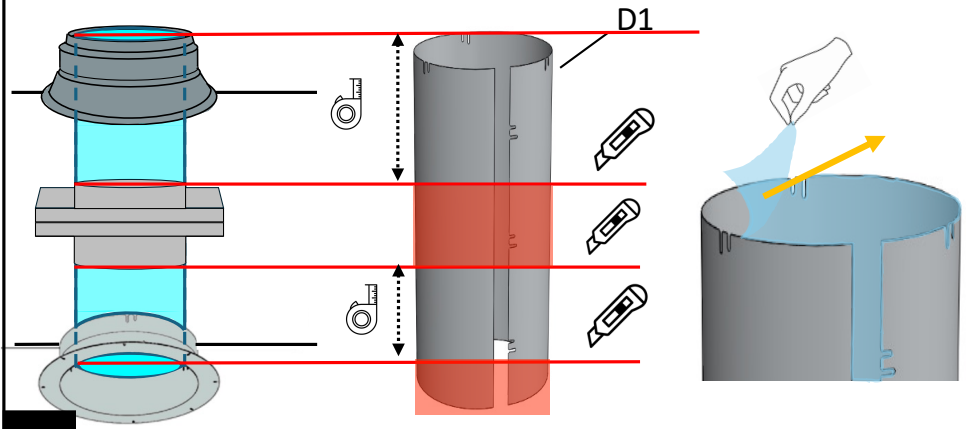

Intura SunTube + EcoPower insulation element

III

IV

7