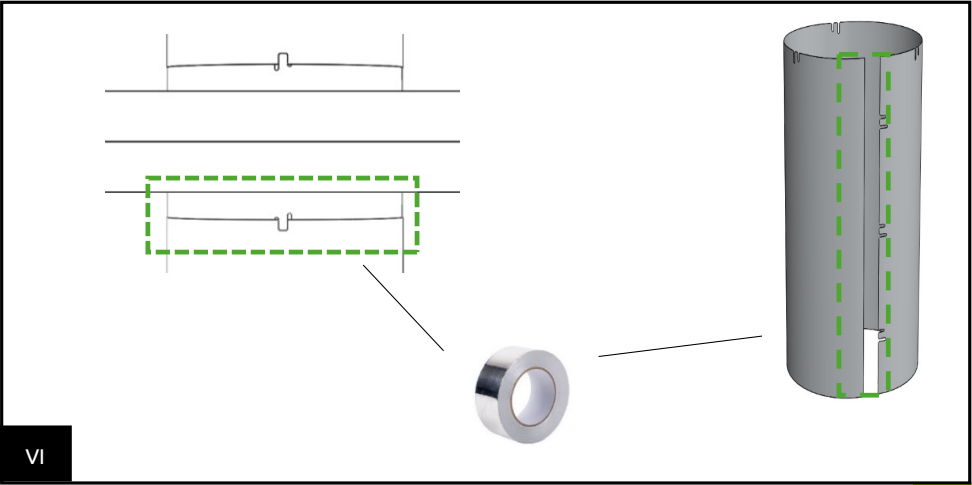

Intura SunTube + EcoPower insulation element