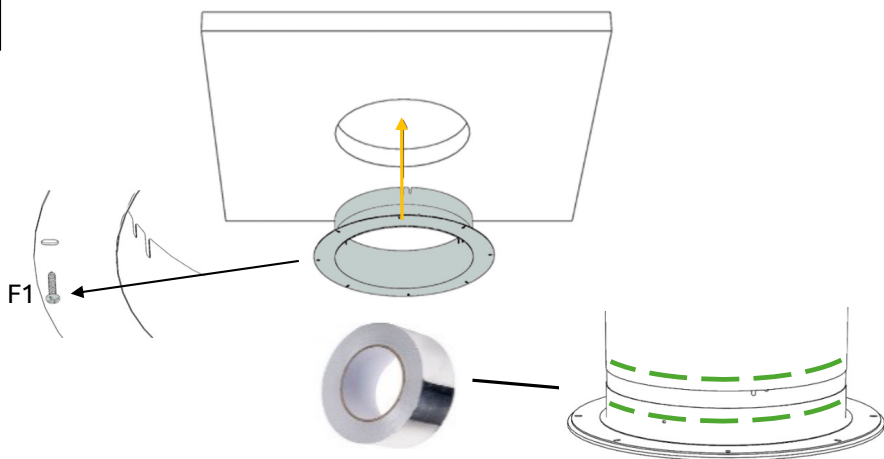

Intura SunTube + EcoPower insulation element

VII