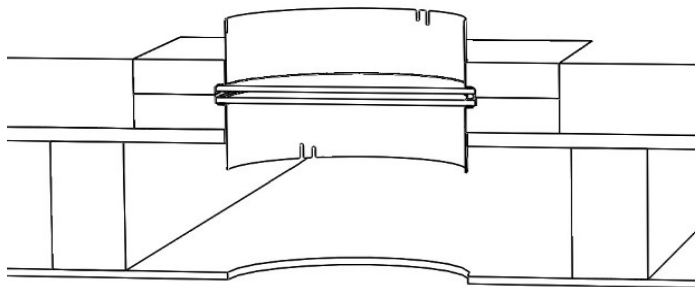

Intura SunTube + EcoPower insulation element

III