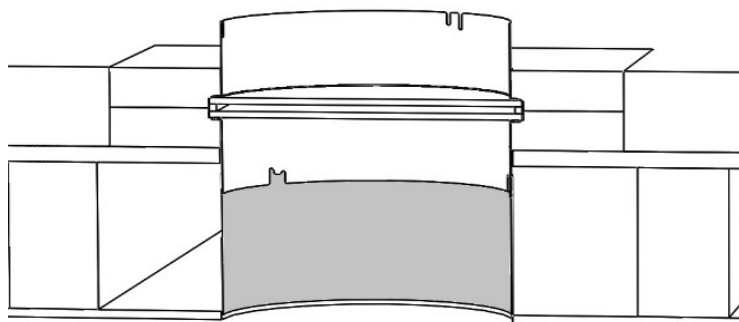

Intura SunTube + EcoPower insulation element

VII

VIII